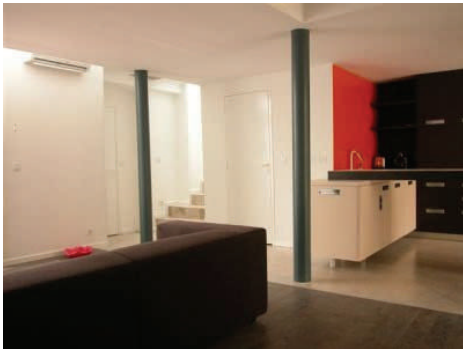

Aix en Provence - Designer House

Ideally located in the heart of Aix next to the famous Cours Mirabeau, this large and peaceful 3 bedroom town house offers modern decoration and equipment. The house can comfortably accommodate 6 guests and the sleeping arrangement is 2 double beds and 2 single beds (bunk beds). The house offers a patio and a balcony equipped with sunshade and lounging chairs for those afternoon siestas. It is a perfect home base to explore Provence, as well as Aix sophistication and colorful markets.